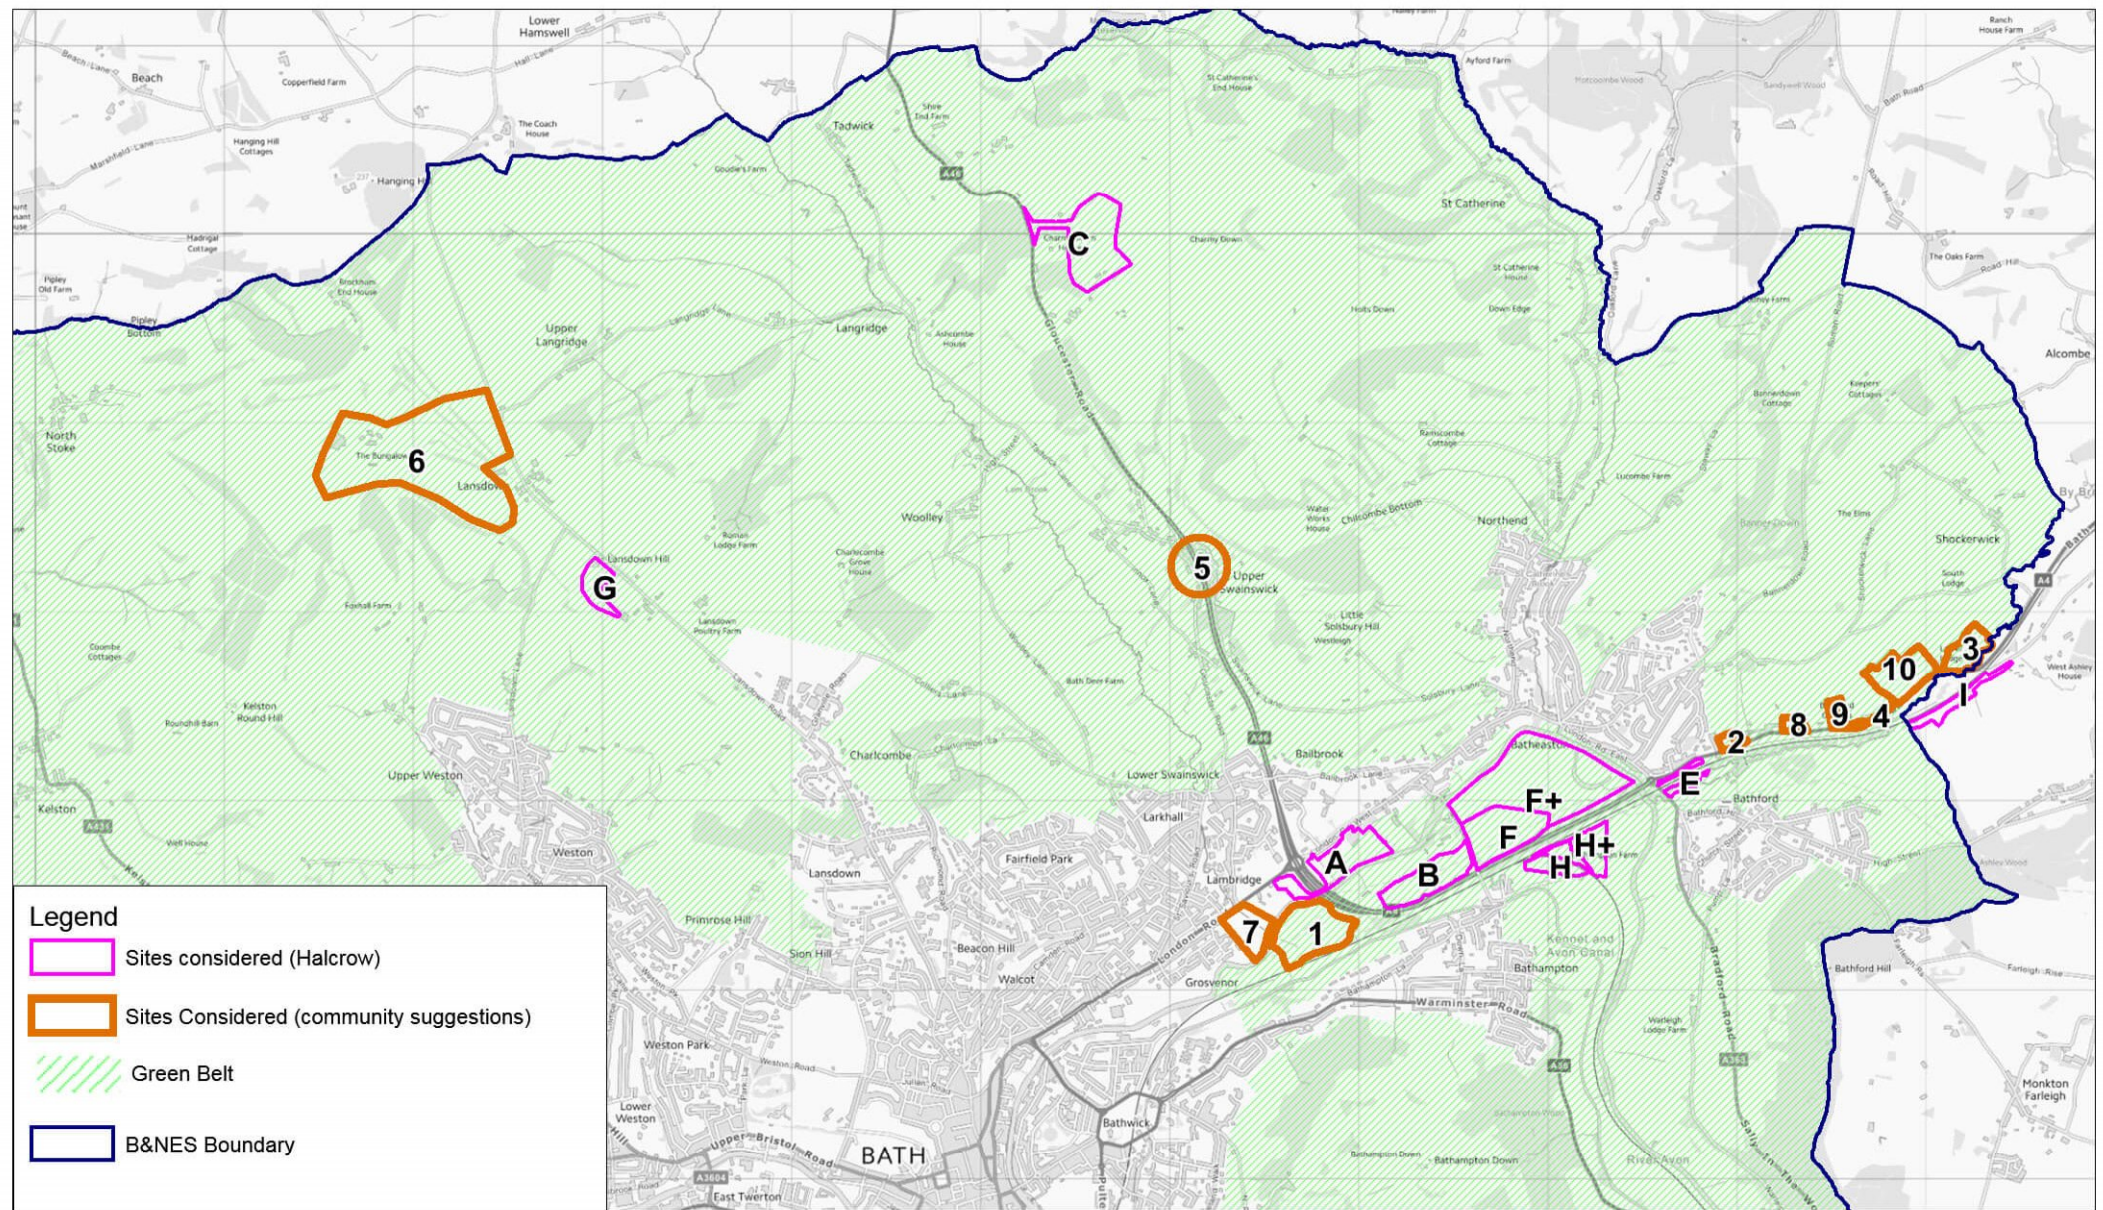

Potential Park and Ride Sites

Sites shown against Green Belt

Compiled by MRL on 14 April 2016

Scale 1:40000

Bath & North East Somerset Council
Lewis House
Manvers Street
Bath BA1 1JG
Tel 01225 477000

- Legend**
- Sites considered (Halcrow)
 - Sites Considered (community suggestions)
 - Green Belt
 - B&NES Boundary